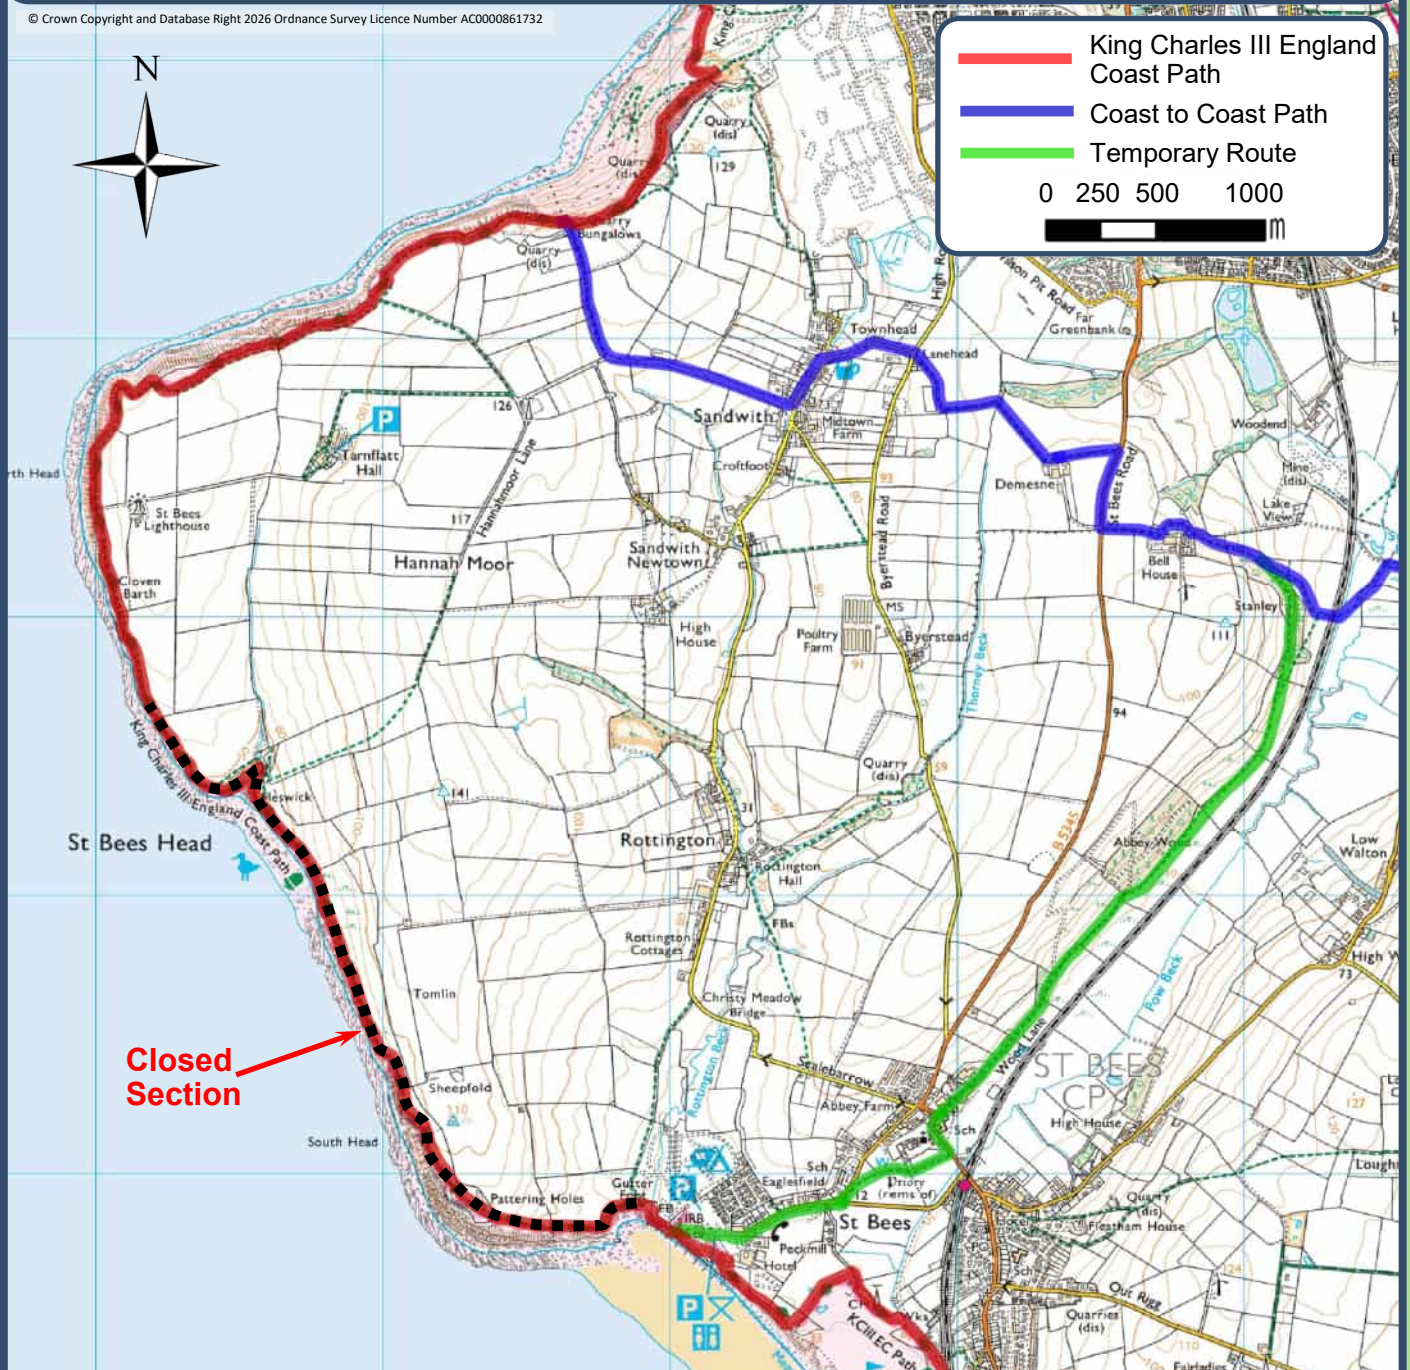

# Coast to Coast Path and King Charles III England Coast Path Temporary Diversion

© Crown Copyright and Database Right 2026 Ordnance Survey Licence Number AC0000861732

For the latest route information please scan the QR Code